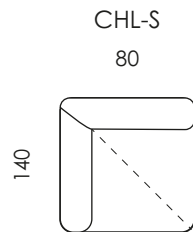

Backrest filling: Closed-Cell Polyurethane Foam

Seat filling: Closed-Cell Polyurethane Foam

Hardness: firm

DIMENSIONS

SE-1 - SEAT ARMCHAIR

W 66 cm / D 76 cm / H 73 cm

PS - POUF SQUARE

W 51 cm / D 51 cm / H ~38 cm

SE-1,5 - SEAT 3-SEATERS

W 91 cm / D 76 cm / H 73 cm

C - CONNECTOR

W 76 cm / D 76 cm / H 73 cm

SEAT HEIGHT: +/- 40 cm

SEAT DEPTH: 50 cm

WAVE

Outdoor Collection

ELEMENTS

SE-1

SE-1,5

C

PS

The given dimensions of upholstered furniture are approximate dimensions, which may slightly differ from the actual ones (dimension tolerance: +/- 3 cm). The differences may result from the use of different upholstery materials.

ELEMENTS

height: 73 cm
seat height: +/- 40 cm

SE-1 - SEAT ARMCHAIR
SE-1,5 - LOVESEAT
C - CONNECTOR

PS - POUF SQUARE

The given dimensions of upholstered furniture are approximate dimensions, which may slightly differ from the actual ones (dimension tolerance: +/- 3 cm). The differences may result from the use of different upholstery materials.