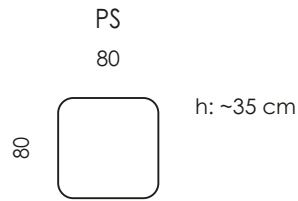

ELEMENTS

SE-1

SE-1,5

C

PS

The given dimensions of upholstered furniture are approximate dimensions, which may slightly differ from the actual ones (dimension tolerance: +/- 3 cm). The differences may result from the use of different upholstery materials.

ELEMENTS

height: 73 cm
seat height: +/- 40 cm

SE-1 - SEAT ARMCHAIR
SE-1,5 - LOVESEAT
C - CONNECTOR

PS - POUF SQUARE

The given dimensions of upholstered furniture are approximate dimensions, which may slightly differ from the actual ones (dimension tolerance: +/- 3 cm). The differences may result from the use of different upholstery materials.