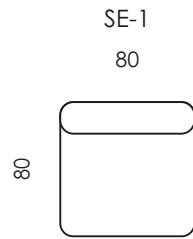

Backrest filling: Closed-Cell Polyurethane Foam

Seat filling: Closed-Cell Polyurethane Foam

Hardness: firm

DIMENSIONS

SE-1 - SEAT ARMCHAIR

W 66 cm / D 76 cm / H 73 cm

PS - POUF SQUARE

W 51 cm / D 51 cm / H ~38 cm

SE-1,5 - SEAT 3-SEATERS

W 91 cm / D 76 cm / H 73 cm

C - CONNECTOR

W 76 cm / D 76 cm / H 73 cm

SEAT HEIGHT: +/- 40 cm

SEAT DEPTH: 50 cm

WAVE

Outdoor Collection

ELEMENTS

SE-1

SE-1,5

C

PS

The given dimensions of upholstered furniture are approximate dimensions, which may slightly differ from the actual ones (dimension tolerance: +/- 3 cm). The differences may result from the use of different upholstery materials.

ELEMENTS

height: 73 cm
seat height: +/- 40 cm

SE-1 - SEAT ARMCHAIR
SE-1,5 - LOVESEAT
C - CONNECTOR

PS - POUF SQUARE

The given dimensions of upholstered furniture are approximate dimensions, which may slightly differ from the actual ones (dimension tolerance: +/- 3 cm). The differences may result from the use of different upholstery materials.