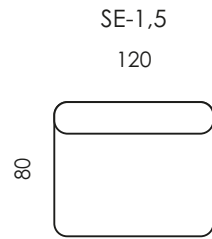

Backrest filling: Closed-Cell Polyurethane Foam

Seat filling: Closed-Cell Polyurethane Foam

Hardness: firm

DIMENSIONS

SE-1 - SEAT ARMCHAIR

W 66 cm / D 76 cm / H 73 cm

PS - POUF SQUARE

W 51 cm / D 51 cm / H ~38 cm

SE-1,5 - SEAT 3-SEATERS

W 91 cm / D 76 cm / H 73 cm

C - CONNECTOR

W 76 cm / D 76 cm / H 73 cm

SEAT HEIGHT: +/- 40 cm

SEAT DEPTH: 50 cm

WAVE

Outdoor Collection

ELEMENTS

SE-1

SE-1,5

C

PS

The given dimensions of upholstered furniture are approximate dimensions, which may slightly differ from the actual ones (dimension tolerance: +/- 3 cm). The differences may result from the use of different upholstery materials.

ELEMENTS

height: 73 cm
seat height: +/- 40 cm

SE-1 - SEAT ARMCHAIR
SE-1,5 - LOVESEAT
C - CONNECTOR

PS - POUF SQUARE

The given dimensions of upholstered furniture are approximate dimensions, which may slightly differ from the actual ones (dimension tolerance: +/- 3 cm). The differences may result from the use of different upholstery materials.