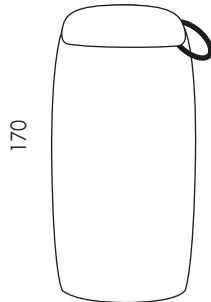

DIMENSIONS

B- SE-1 - SEAT ARMCHAIR balcony
W 70 cm / D 70 cm / H ~75 cm

SE-1 - SEAT 2-SEATERS
W 80 cm / D 80 cm / H ~75 cm

SE-1,5 - SEAT 3-SEATERS
W 120 cm / D 80 cm / H ~75 cm

CHL-S - SEAT 3-SEATERS
W 80 cm / D 140 cm / H ~75 cm

PR - POUF ROLLER
Ø 50 cm / H ~40 cm

Handle

Cover

The given dimensions of upholstered furniture are approximate dimensions, which may slightly differ from the actual ones (dimension tolerance: +/- 3 cm). The differences may result from the use of different upholstery materials.

PR

The given dimensions of upholstered furniture are approximate dimensions, which may slightly differ from the actual ones (dimension tolerance: +/- 3 cm). The differences may result from the use of different upholstery materials.

80

CHL-L

80

B-PS

70

h: ~35 cm

PS

80