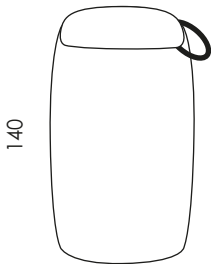

DIMENSIONS

B- SE-1 - SEAT ARMCHAIR balcony
W 70 cm / D 70 cm / H ~75 cm

SE-1 - SEAT 2-SEATERS
W 80 cm / D 80 cm / H ~75 cm

SE-1,5 - SEAT 3-SEATERS
W 120 cm / D 80 cm / H ~75 cm

CHL-S - SEAT 3-SEATERS
W 80 cm / D 140 cm / H ~75 cm

PR - POUF ROLLER
Ø 50 cm / H ~40 cm

Handle

Cover

The given dimensions of upholstered furniture are approximate dimensions, which may slightly differ from the actual ones (dimension tolerance: +/- 3 cm). The differences may result from the use of different upholstery materials.

PR

The given dimensions of upholstered furniture are approximate dimensions, which may slightly differ from the actual ones (dimension tolerance: +/- 3 cm). The differences may result from the use of different upholstery materials.

80

CHL-L

80

B-PS

70

h: ~35 cm

PS

80