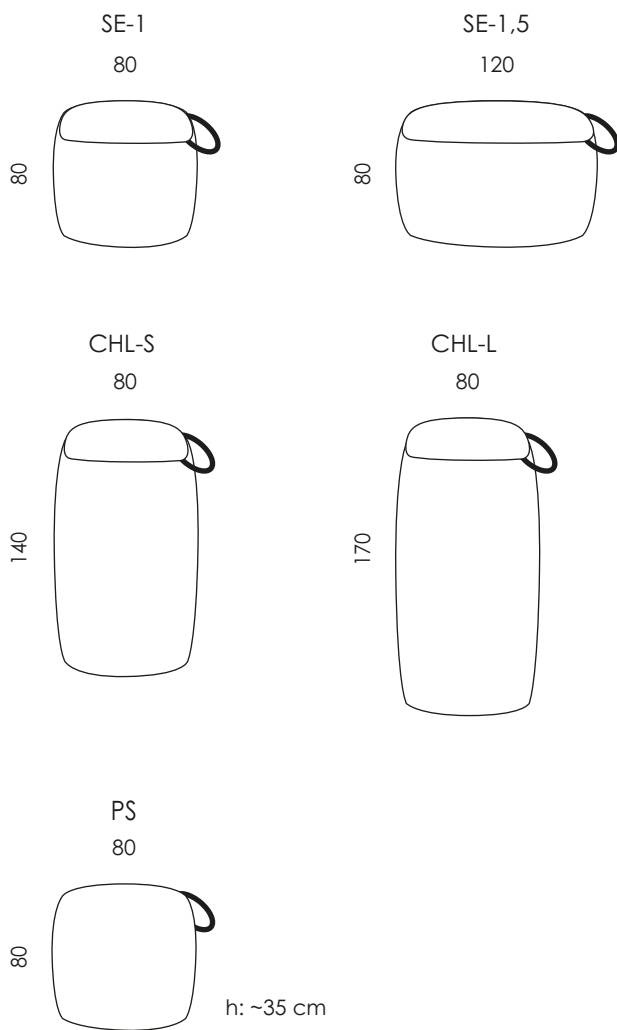

Garden Rabbit

WIĘCEJ NIŻ OGRÓD

Breeze

TECHNICAL SPECIFICATIONS

Breeze Loveseat - outdoor

SE-1,5-120 cm

MATERIALS AND WORKMANSHIP

Backrest filling: Styrofoam granules

Seat filling: Styrofoam granules

Hardness: Medium-firm

Comments: Overall dimensions are indicative due to styrofoam granules filling.

ELEMENTS

height: 75 cm

seat height: +/- 35 cm

SE-1 - SEAT ARMCHAIR

SE-1,5 - LOVESEAT

CHL-S - CHAISE LONGUE short

CHL-L - CHAISE LONGUE long

PS - POUF SQUARE

The given dimensions of upholstered furniture are approximate dimensions, which may slightly differ from the actual ones (dimension tolerance: +/- 3 cm). The differences may result from the use of different upholstery materials.