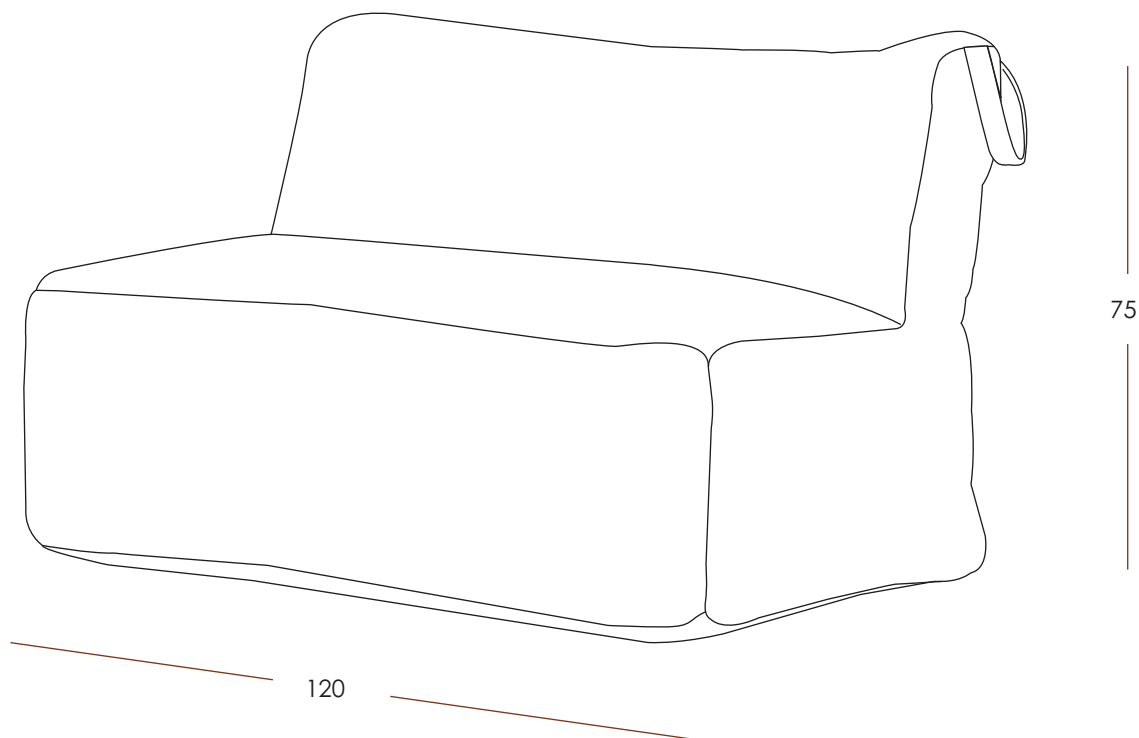

Garden Rabbit

WIĘCEJ NIŻ OGRÓD

Breeze

TECHNICAL SPECIFICATIONS

Breeze Loveseat - outdoor

SE-1,5-120 cm

MATERIALS AND WORKMANSHIP

Backrest filling: Styrofoam granules

Seat filling: Styrofoam granules

Hardness: Medium-firm

Comments: Overall dimensions are indicative due to styrofoam granules filling.

ELEMENTS

height: 75 cm

seat height: +/- 35 cm

SE-1 - SEAT ARMCHAIR

SE-1,5 - LOVESEAT

CHL-S - CHAISE LONGUE short

CHL-L - CHAISE LONGUE long

PS - POUF SQUARE

The given dimensions of upholstered furniture are approximate dimensions, which may slightly differ from the actual ones (dimension tolerance: +/- 3 cm). The differences may result from the use of different upholstery materials.